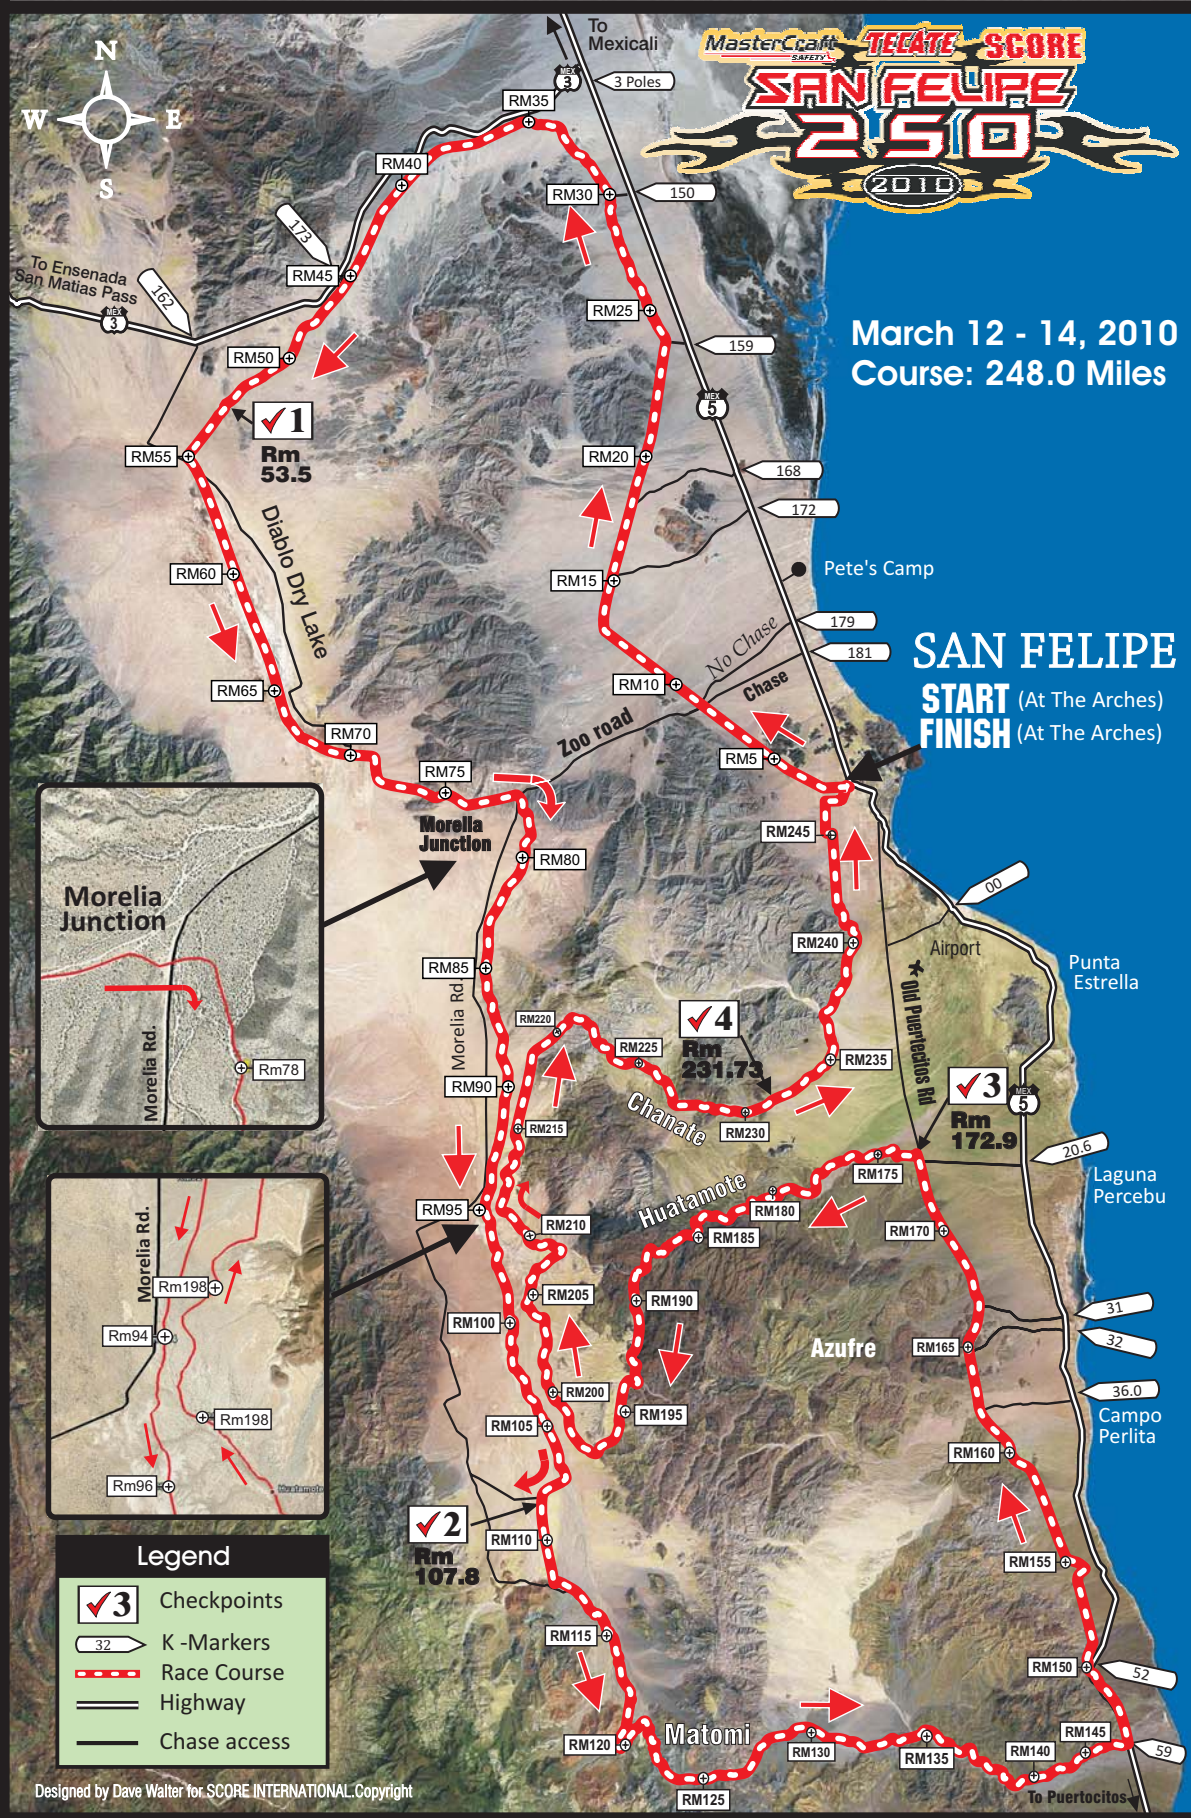

2010 MasterCraft Safety Tecate Score San Felipe 250

TECATE
EVITA EL EXCESO

MasterCraft
SAFETY

BF Goodrich
Tires
TAKE CONTROL

RACE FUELS

BLUE C
ENTHUSIAST ADVERTISING

SIGNPROS
CUSTOM LETTERING
WWW.SIGNPROS.COM