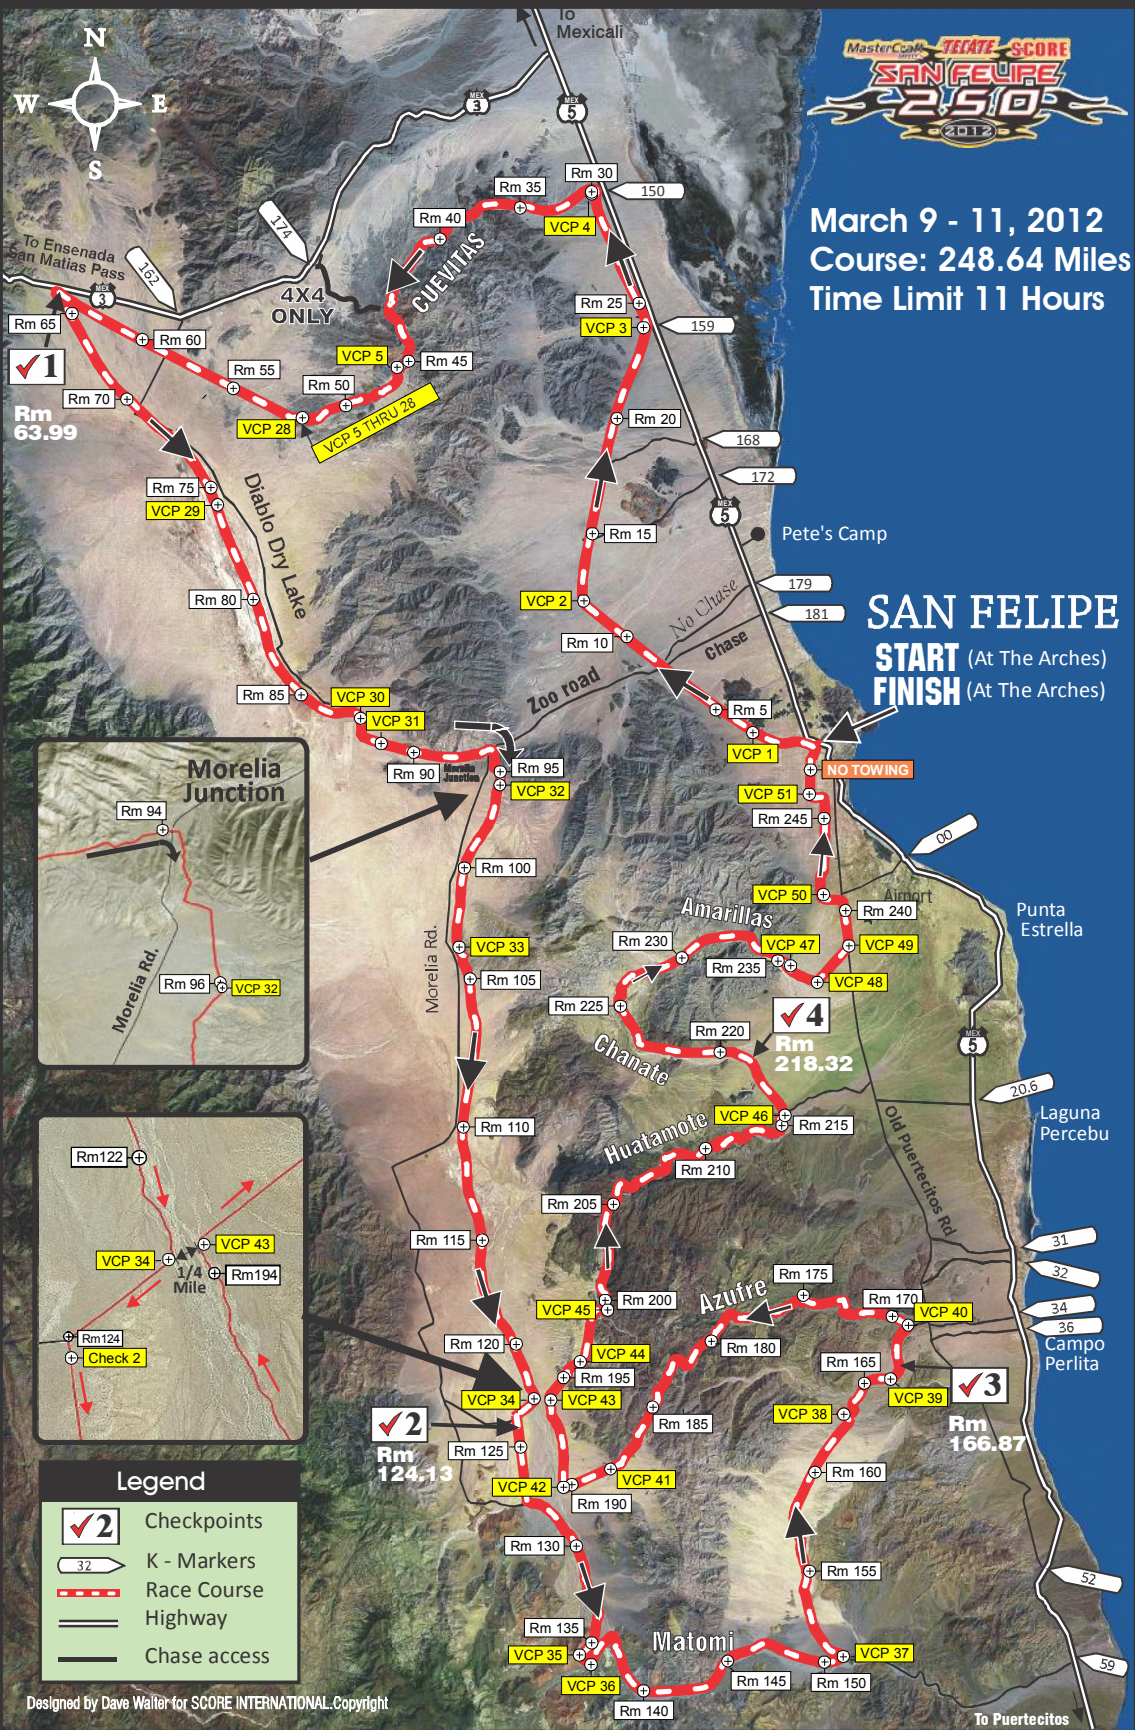

# 2012 MASTERCRAFT SAFETY TECATE SCORE SAN FELIPE 250

**TECATE**  
 EVITA EL EXCESO

**MasterCraft**  
 SAFETY

**BF Goodrich**  
 Tires  
 TAKE CONTROL

**RACE FUELS**

**BLUE C**  
 ENTRUSTED ADVERTISING

**SIGNPROS**  
 CUSTOM LETTERING  
 WWW.SIGNPROS.COM